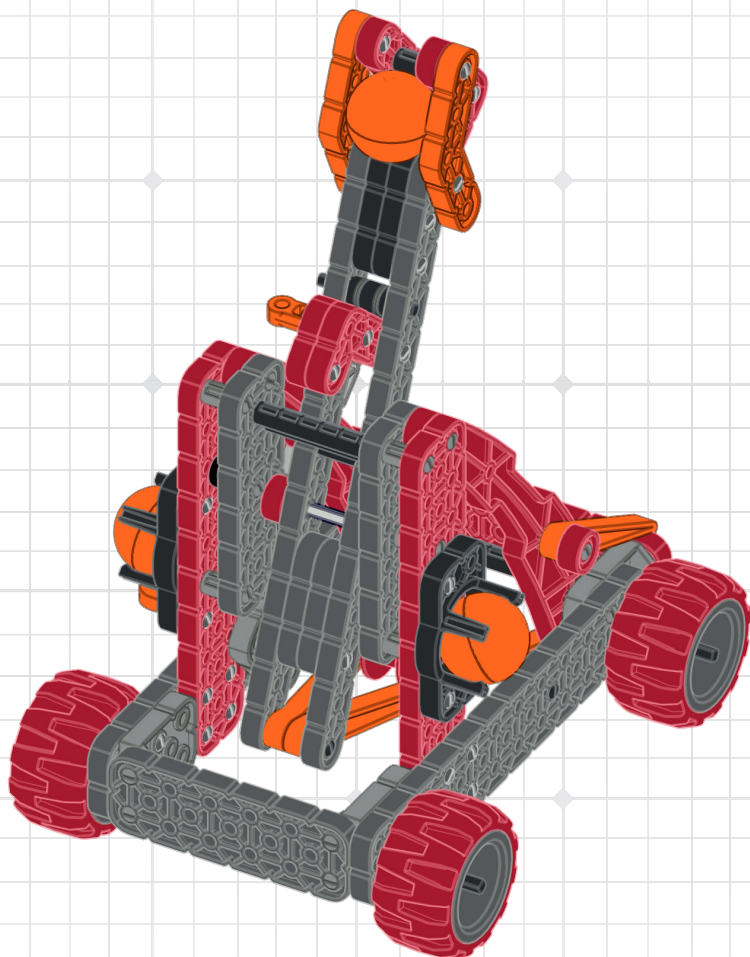

HEXBUG®

VEX®

ROBOTICS

CATAPULT™